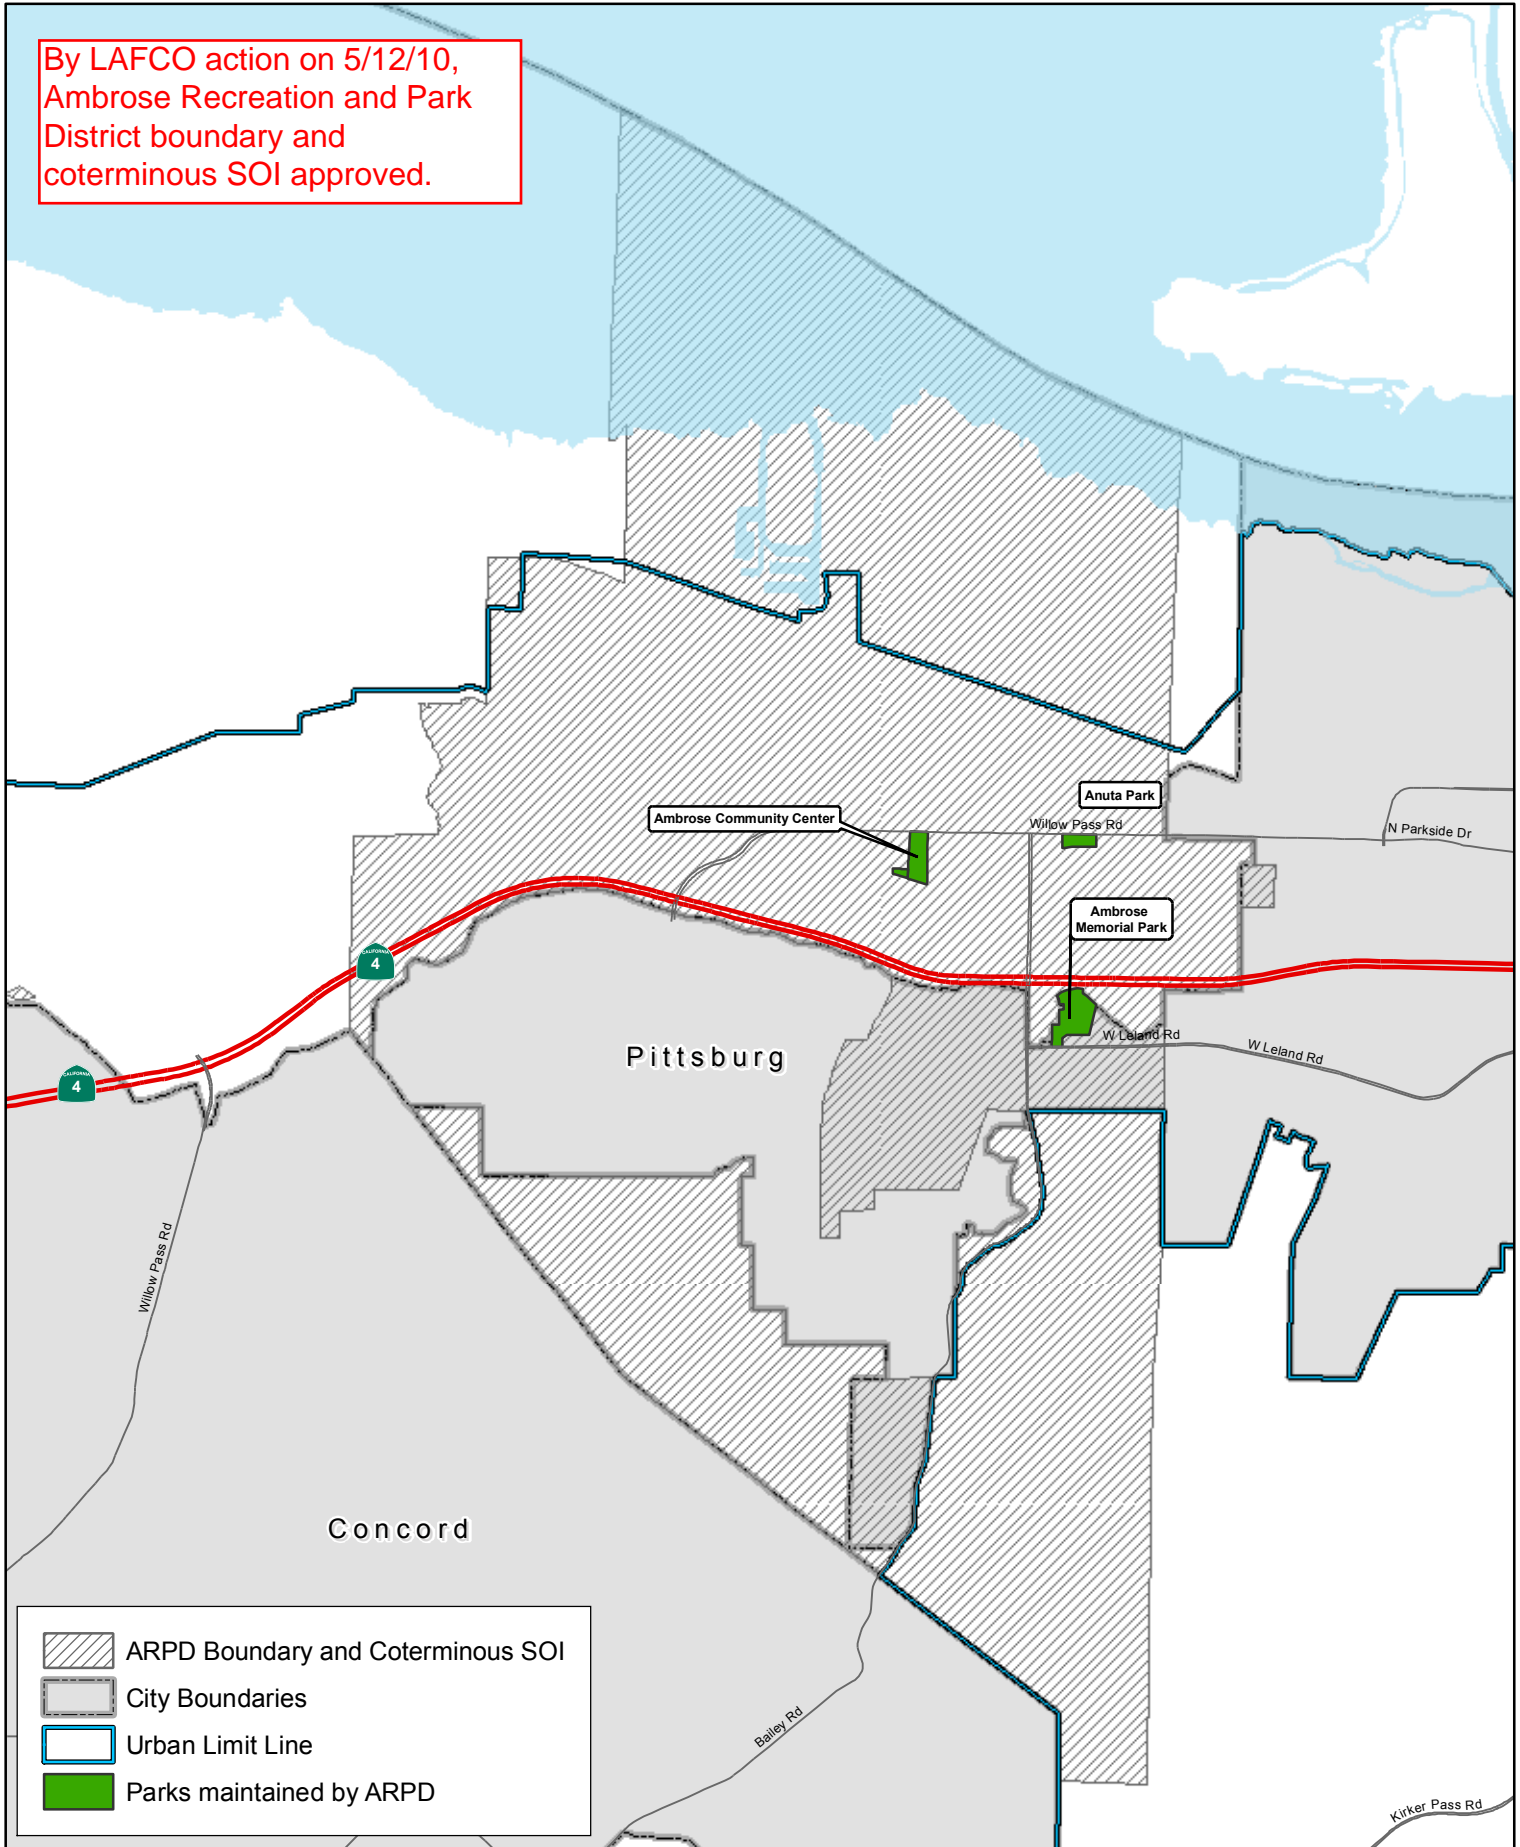

Ambrose Rec and Park District and Coterminous SOI

By LAFCO action on 5/12/10,
Ambrose Recreation and Park
District boundary and
coterminous SOI approved.

-  ARPD Boundary and Coterminous SOI
-  City Boundaries
-  Urban Limit Line
-  Parks maintained by ARPD