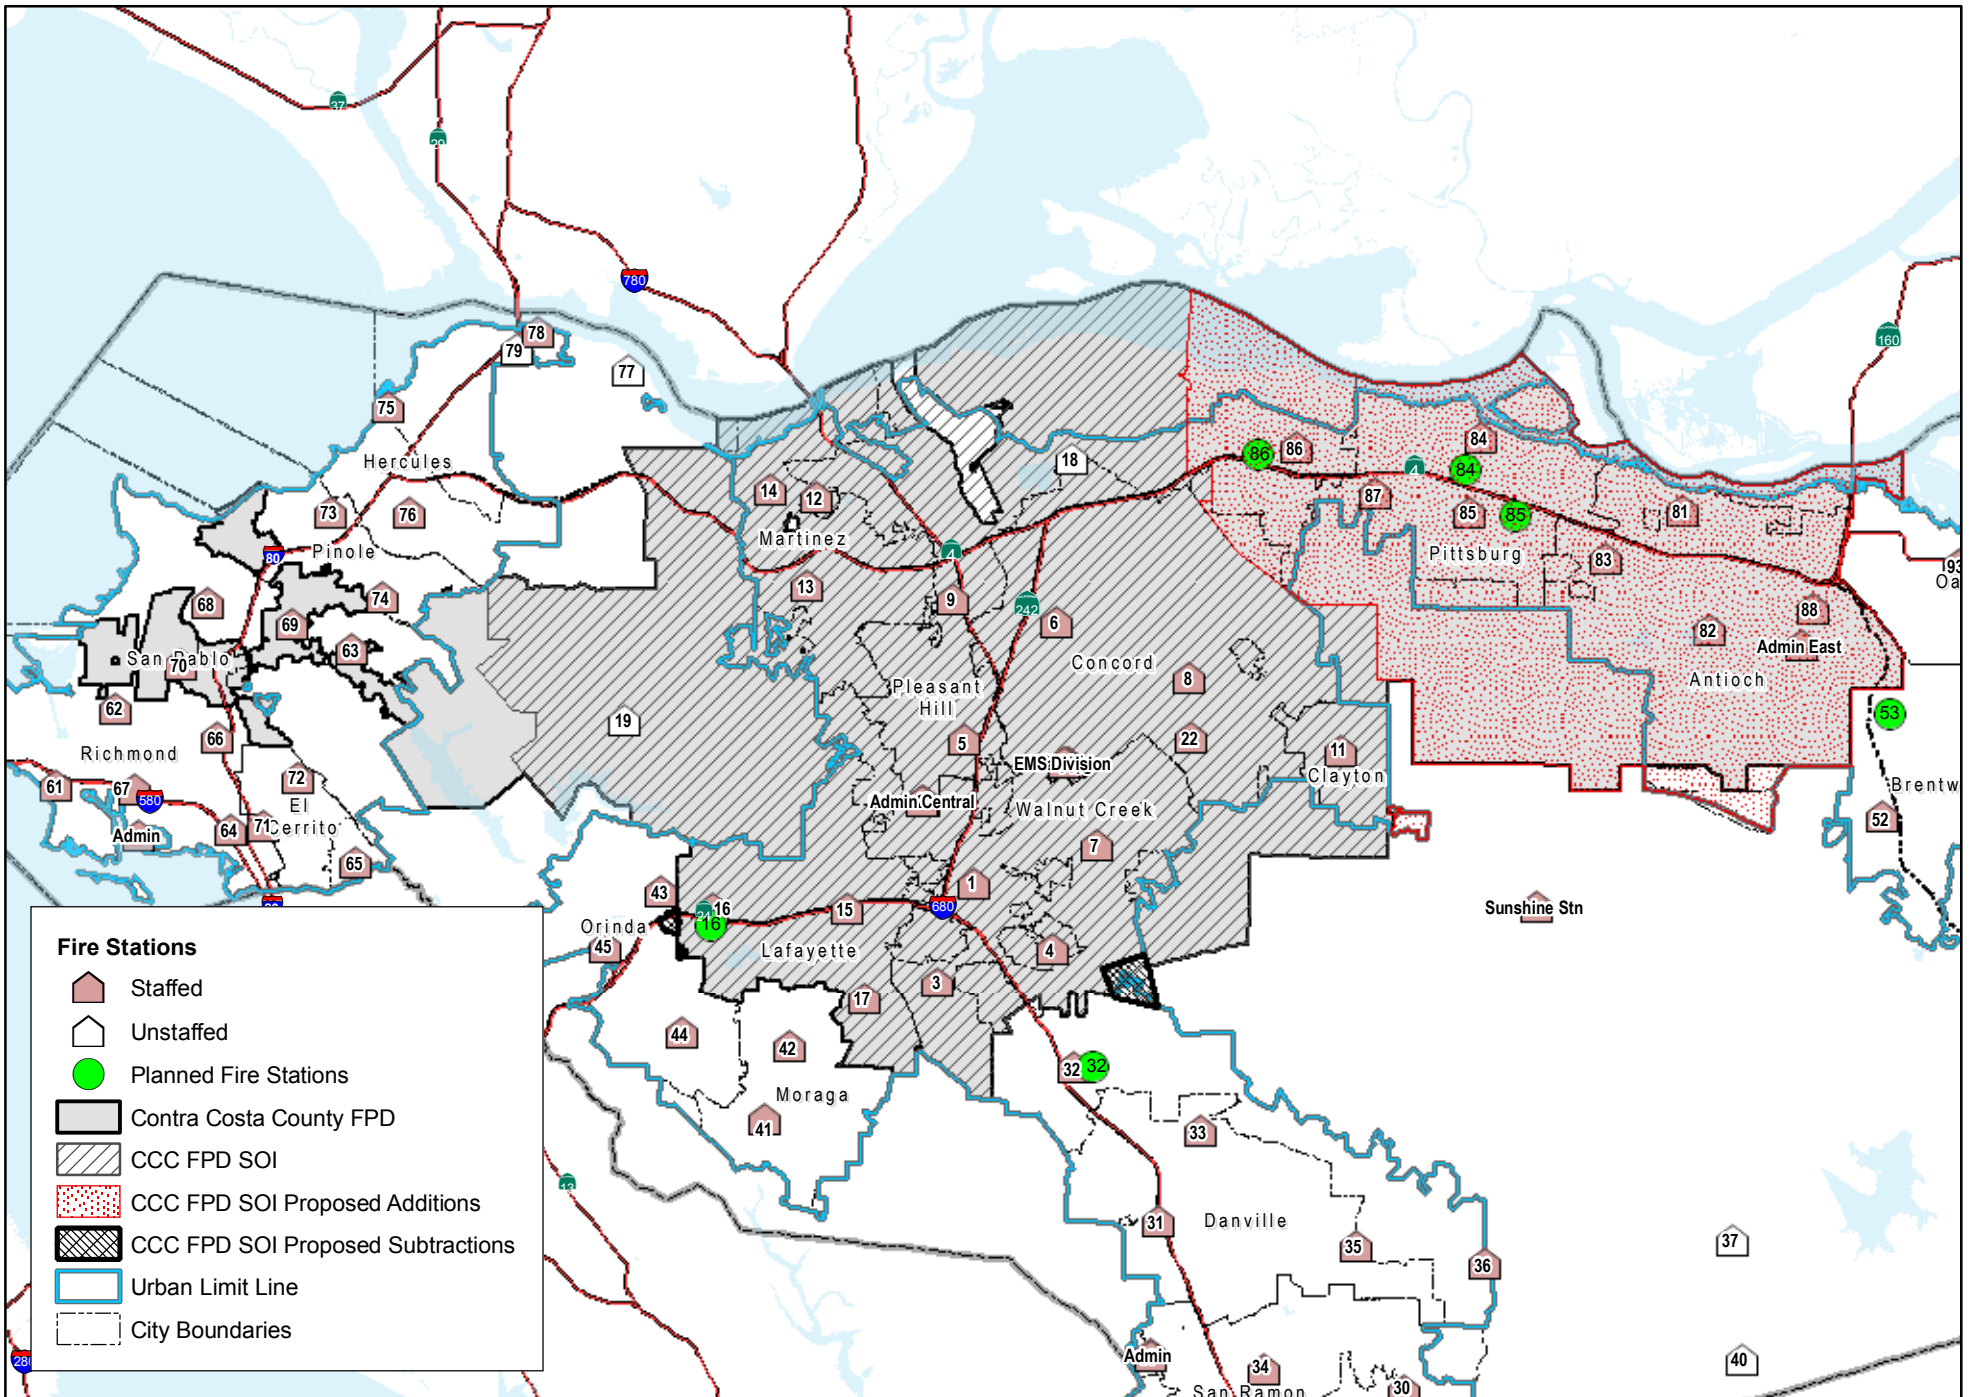

Contra Costa County Fire Protection District and Sphere of Influence

Fire Stations

- Staffed
- Unstaffed
- Planned Fire Stations

Boundaries and SOI

- Contra Costa County FPD
- CCC FPD SOI
- CCC FPD SOI Proposed Additions
- CCC FPD SOI Proposed Subtractions

Other Features

- Urban Limit Line
- City Boundaries