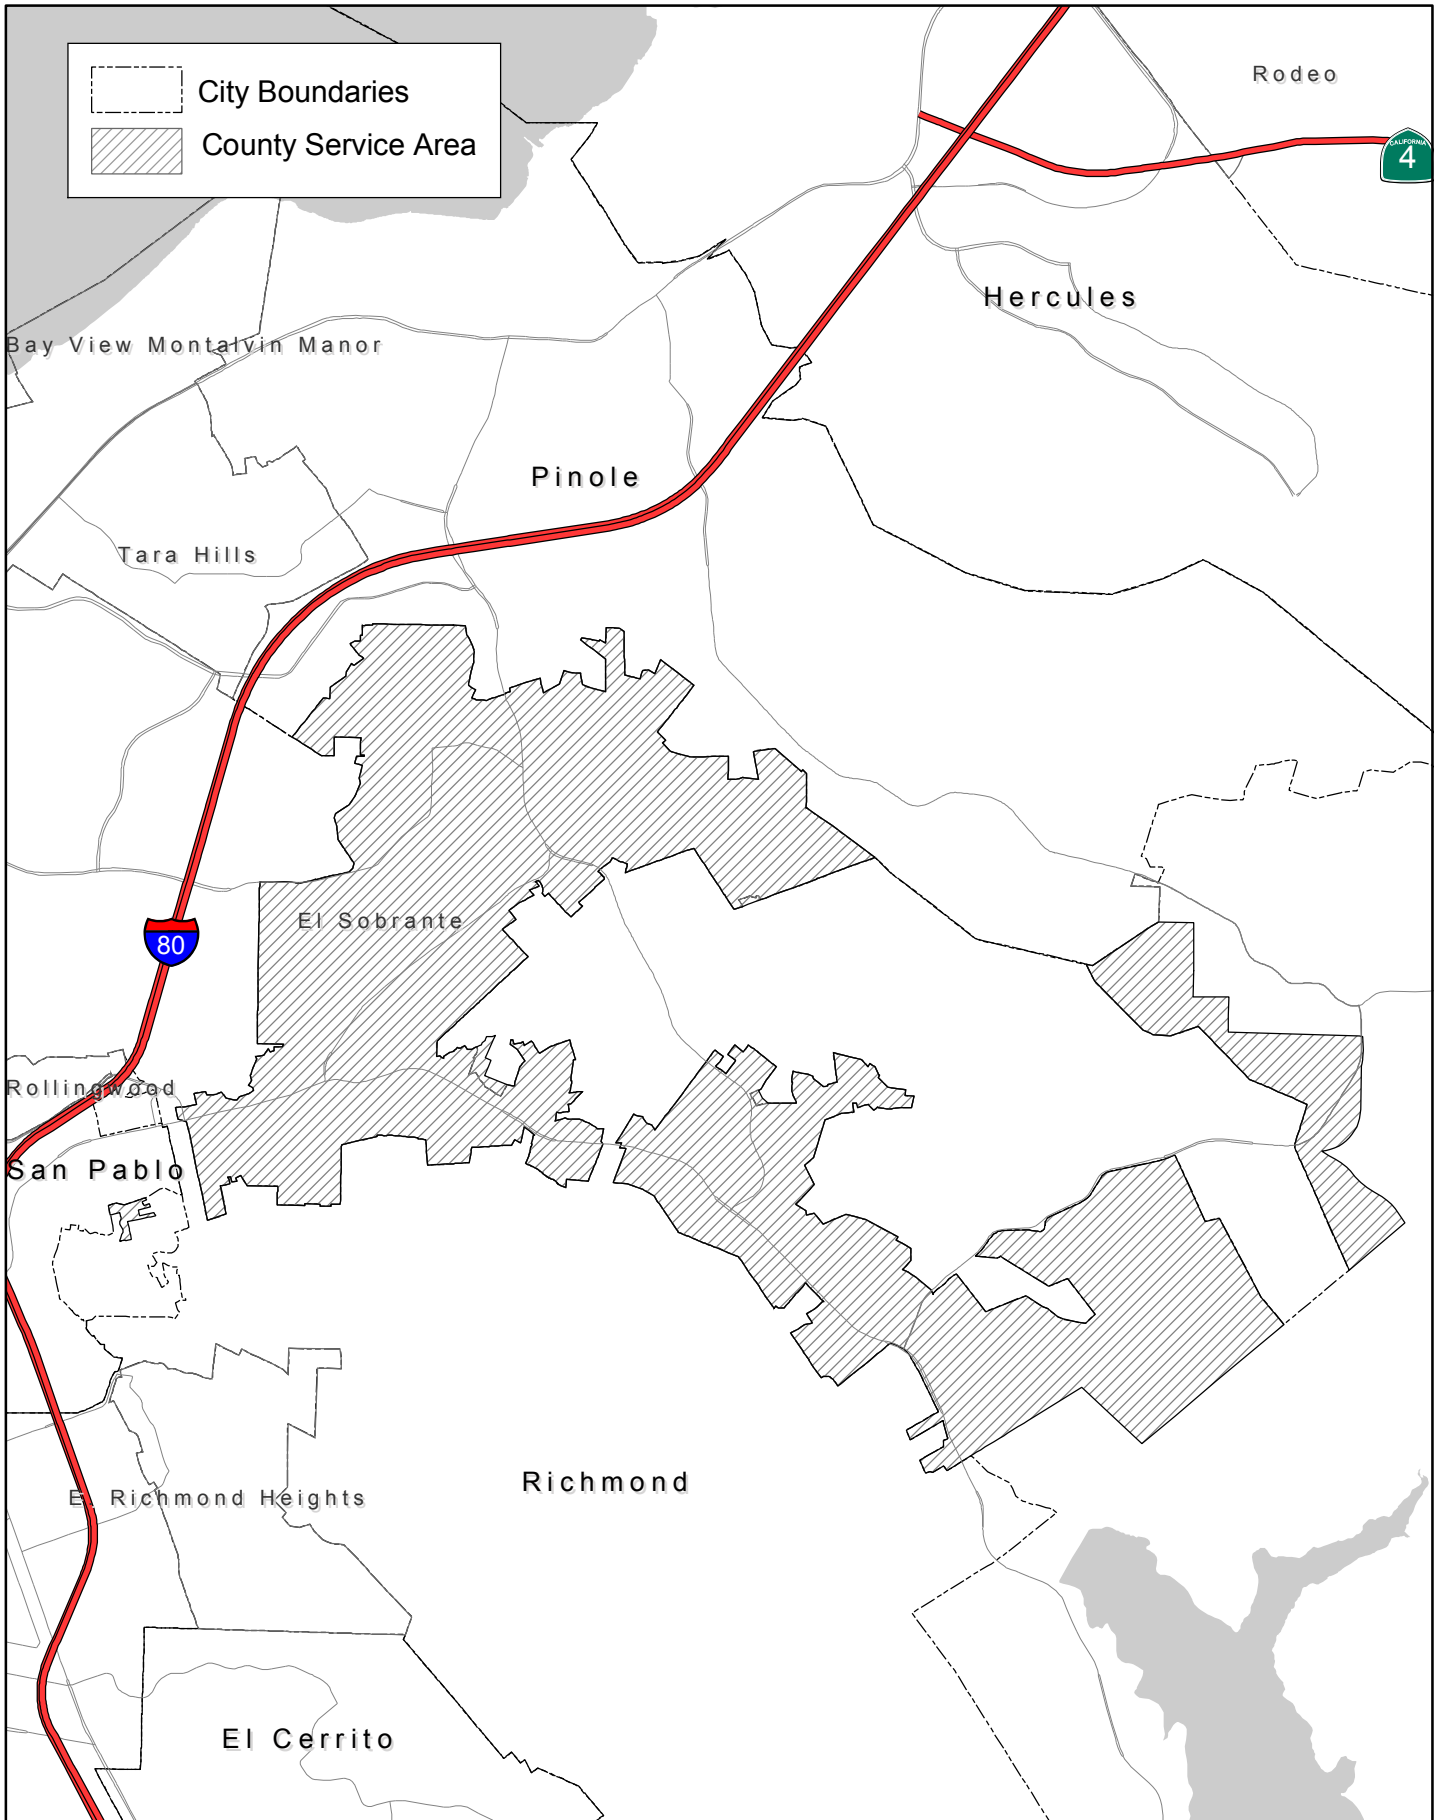

County Service Area LIB-2 (Rancho El Sobrante)

Map created 4/22/2009

0 0.2 0.4 0.8 Miles