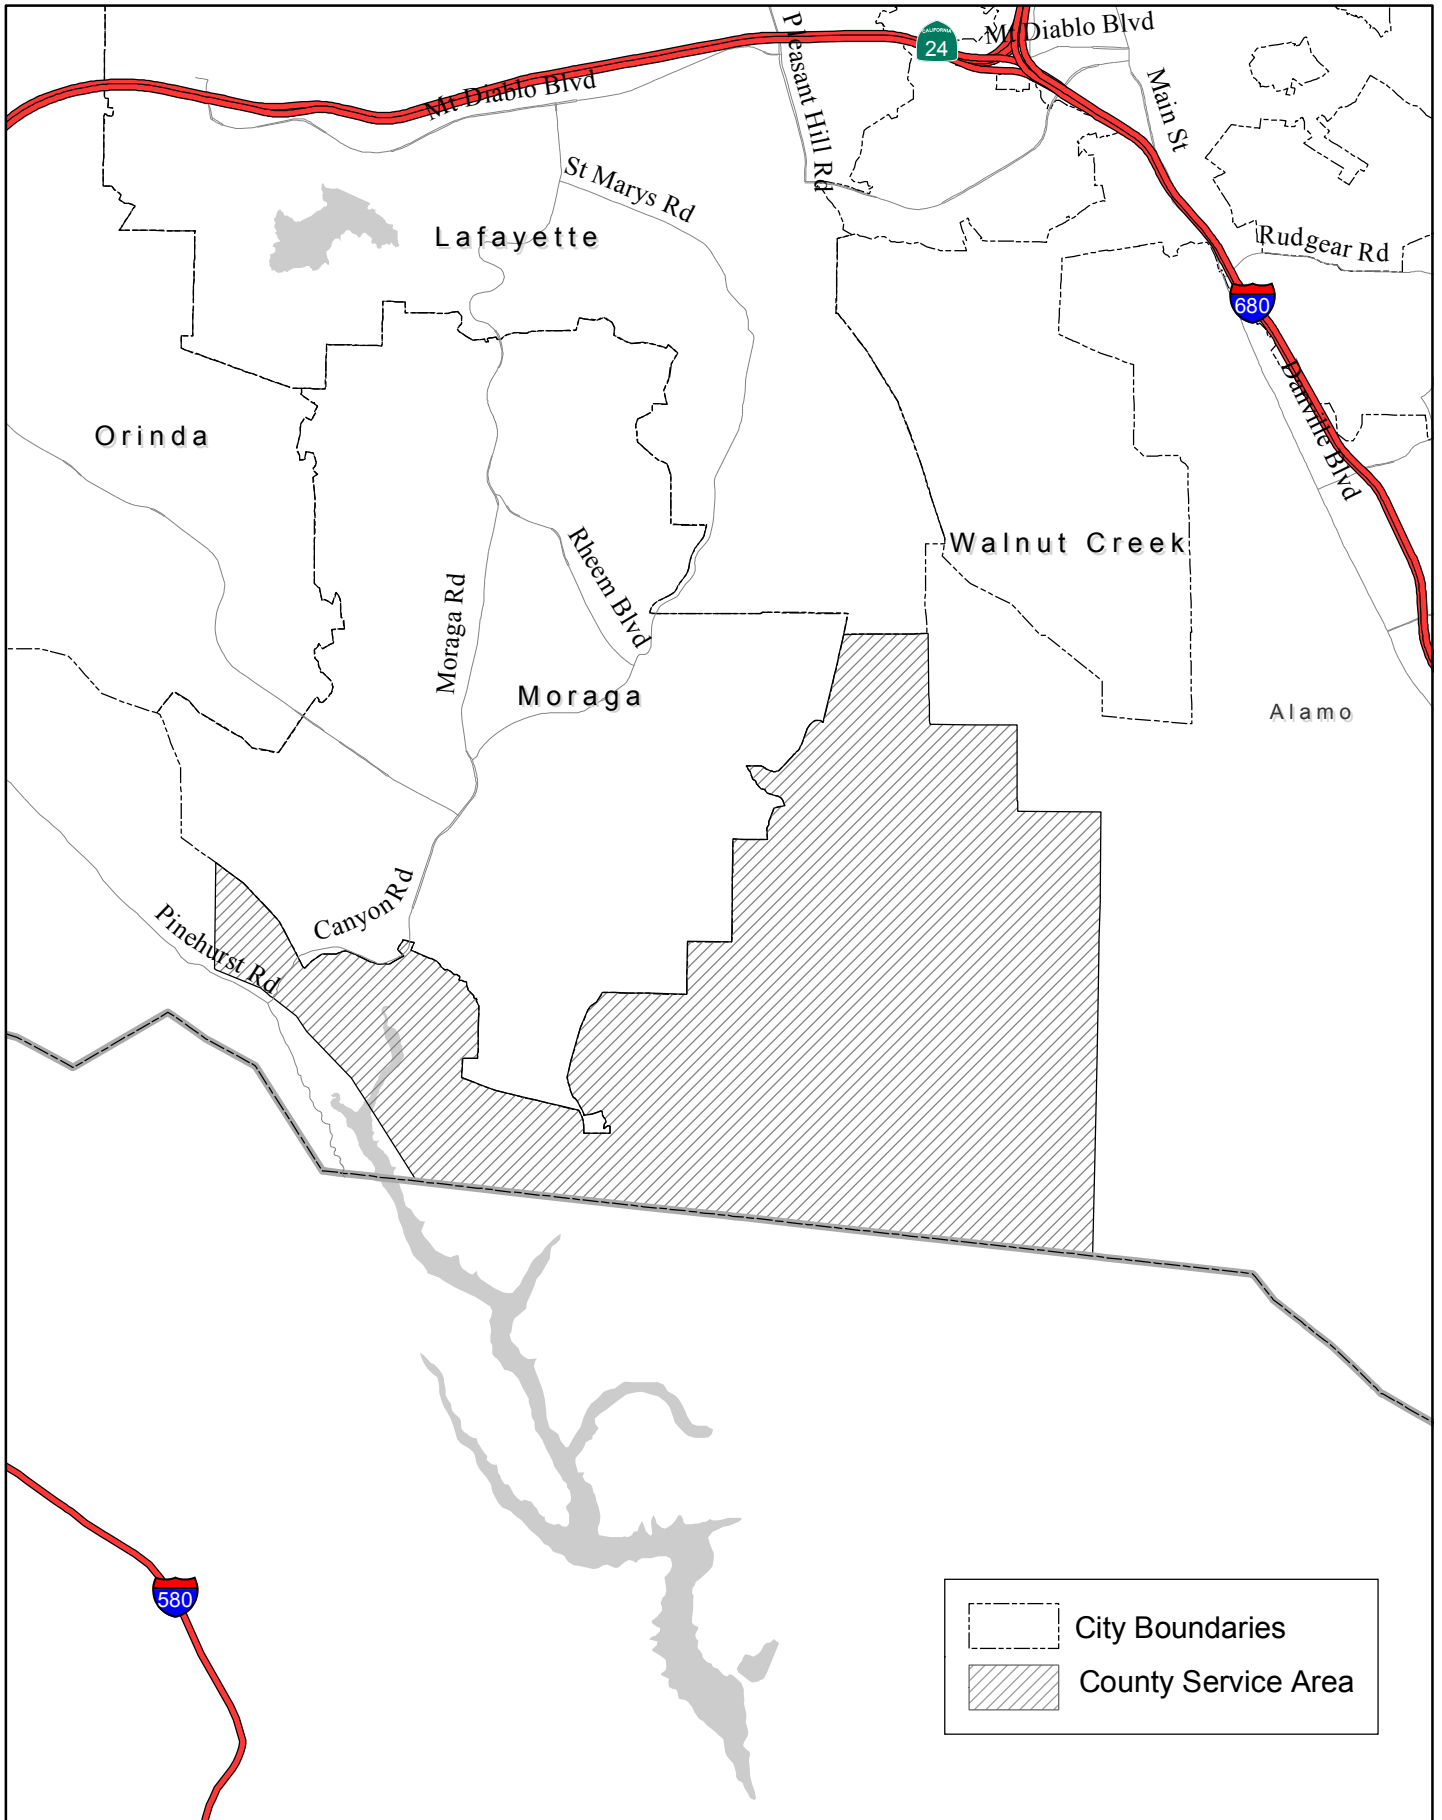

County Service Area LIB-12 (Town of Moraga)

Map created 4/22/2009

0 0.3 0.6 1.2 Miles