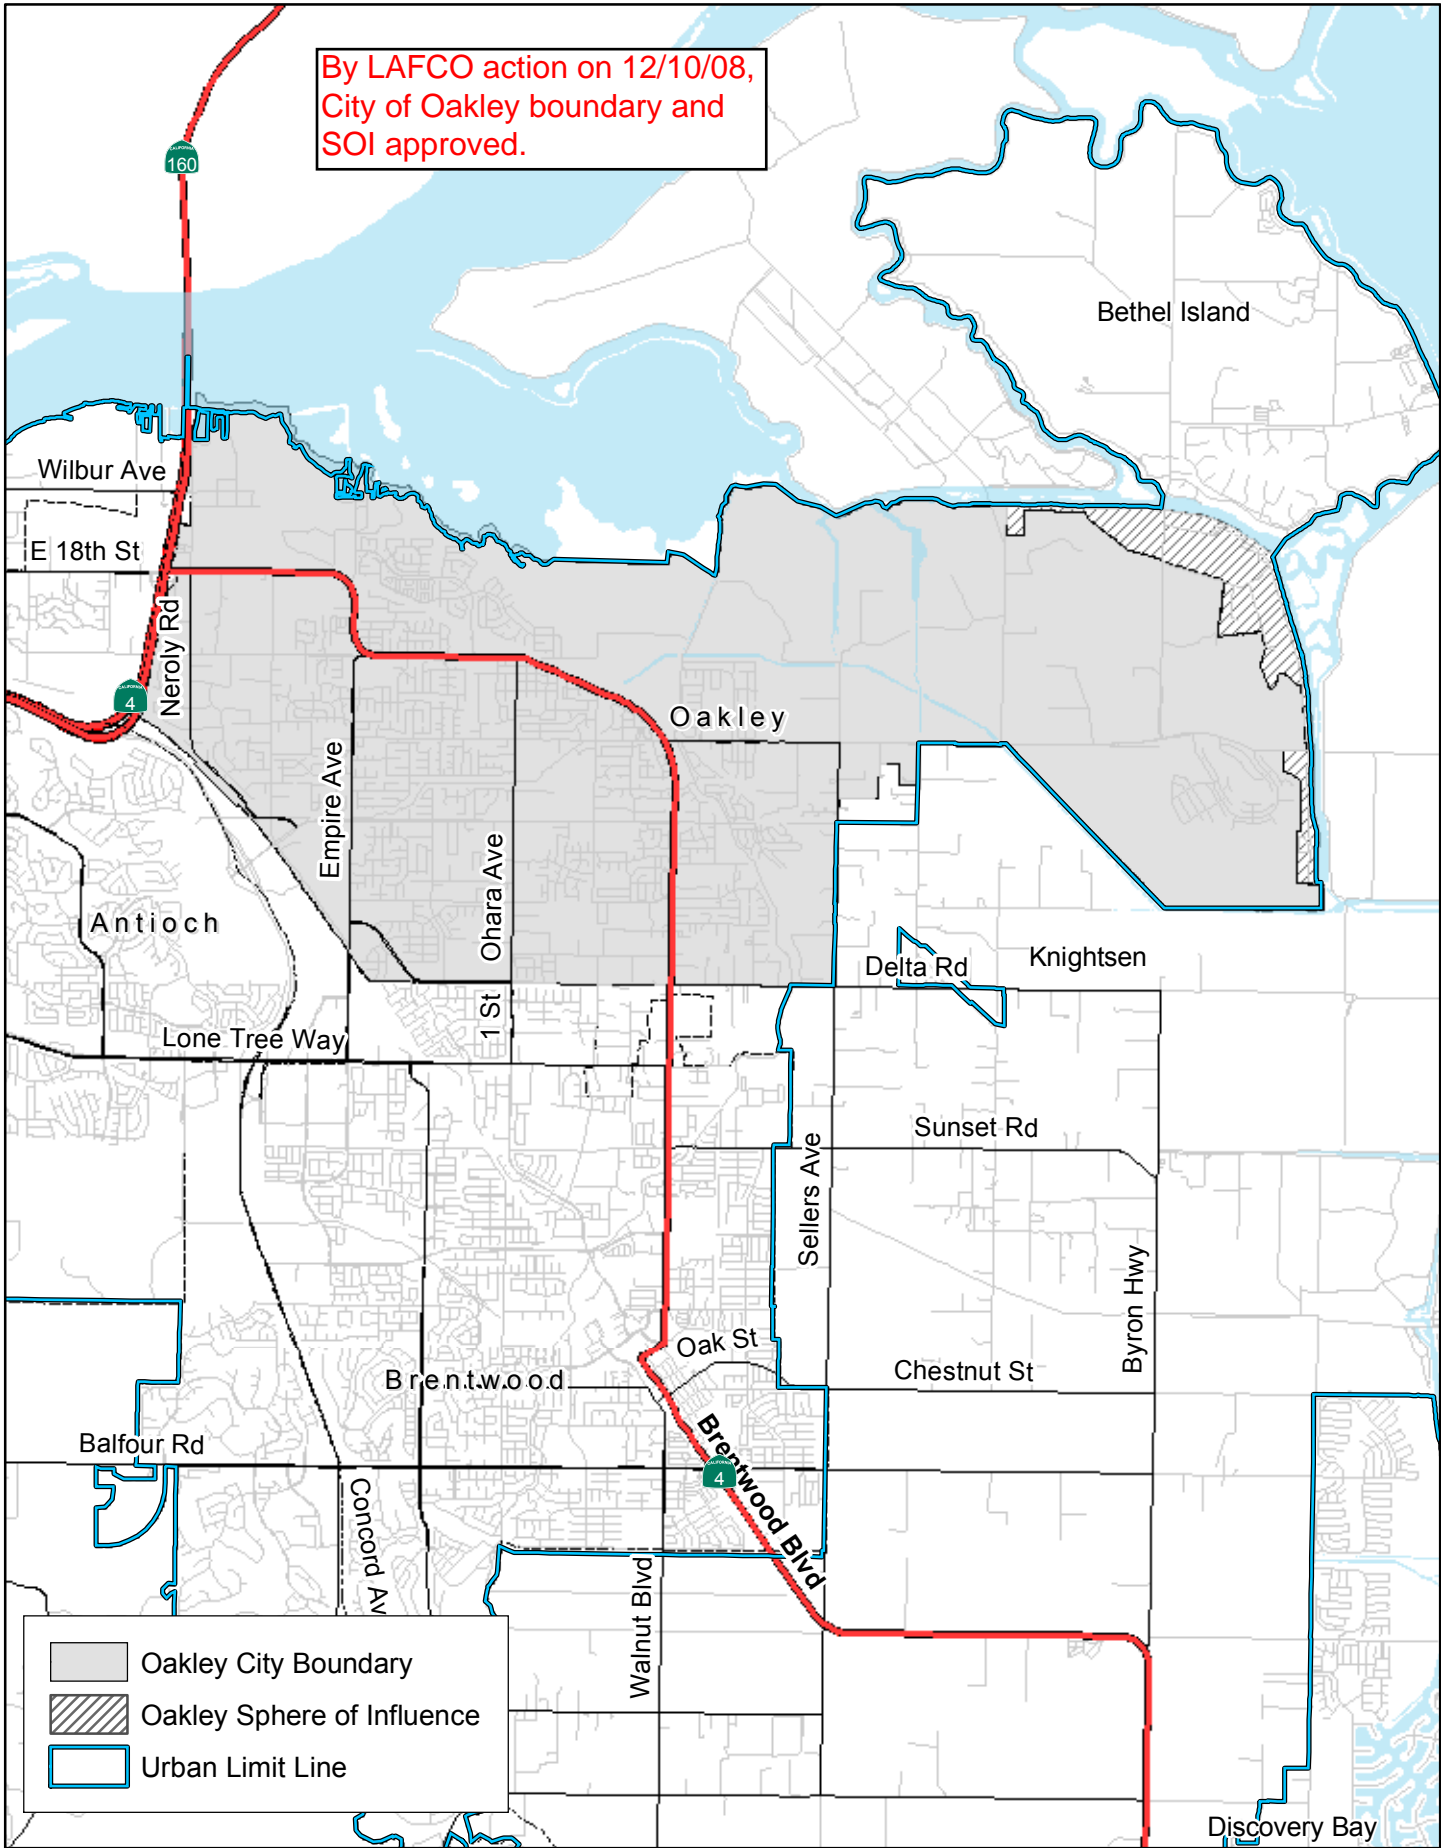

# City of Oakley Boundary and Sphere of Influence

By LAFCO action on 12/10/08,  
City of Oakley boundary and  
SOI approved.

	Oakley City Boundary
	Oakley Sphere of Influence
	Urban Limit Line