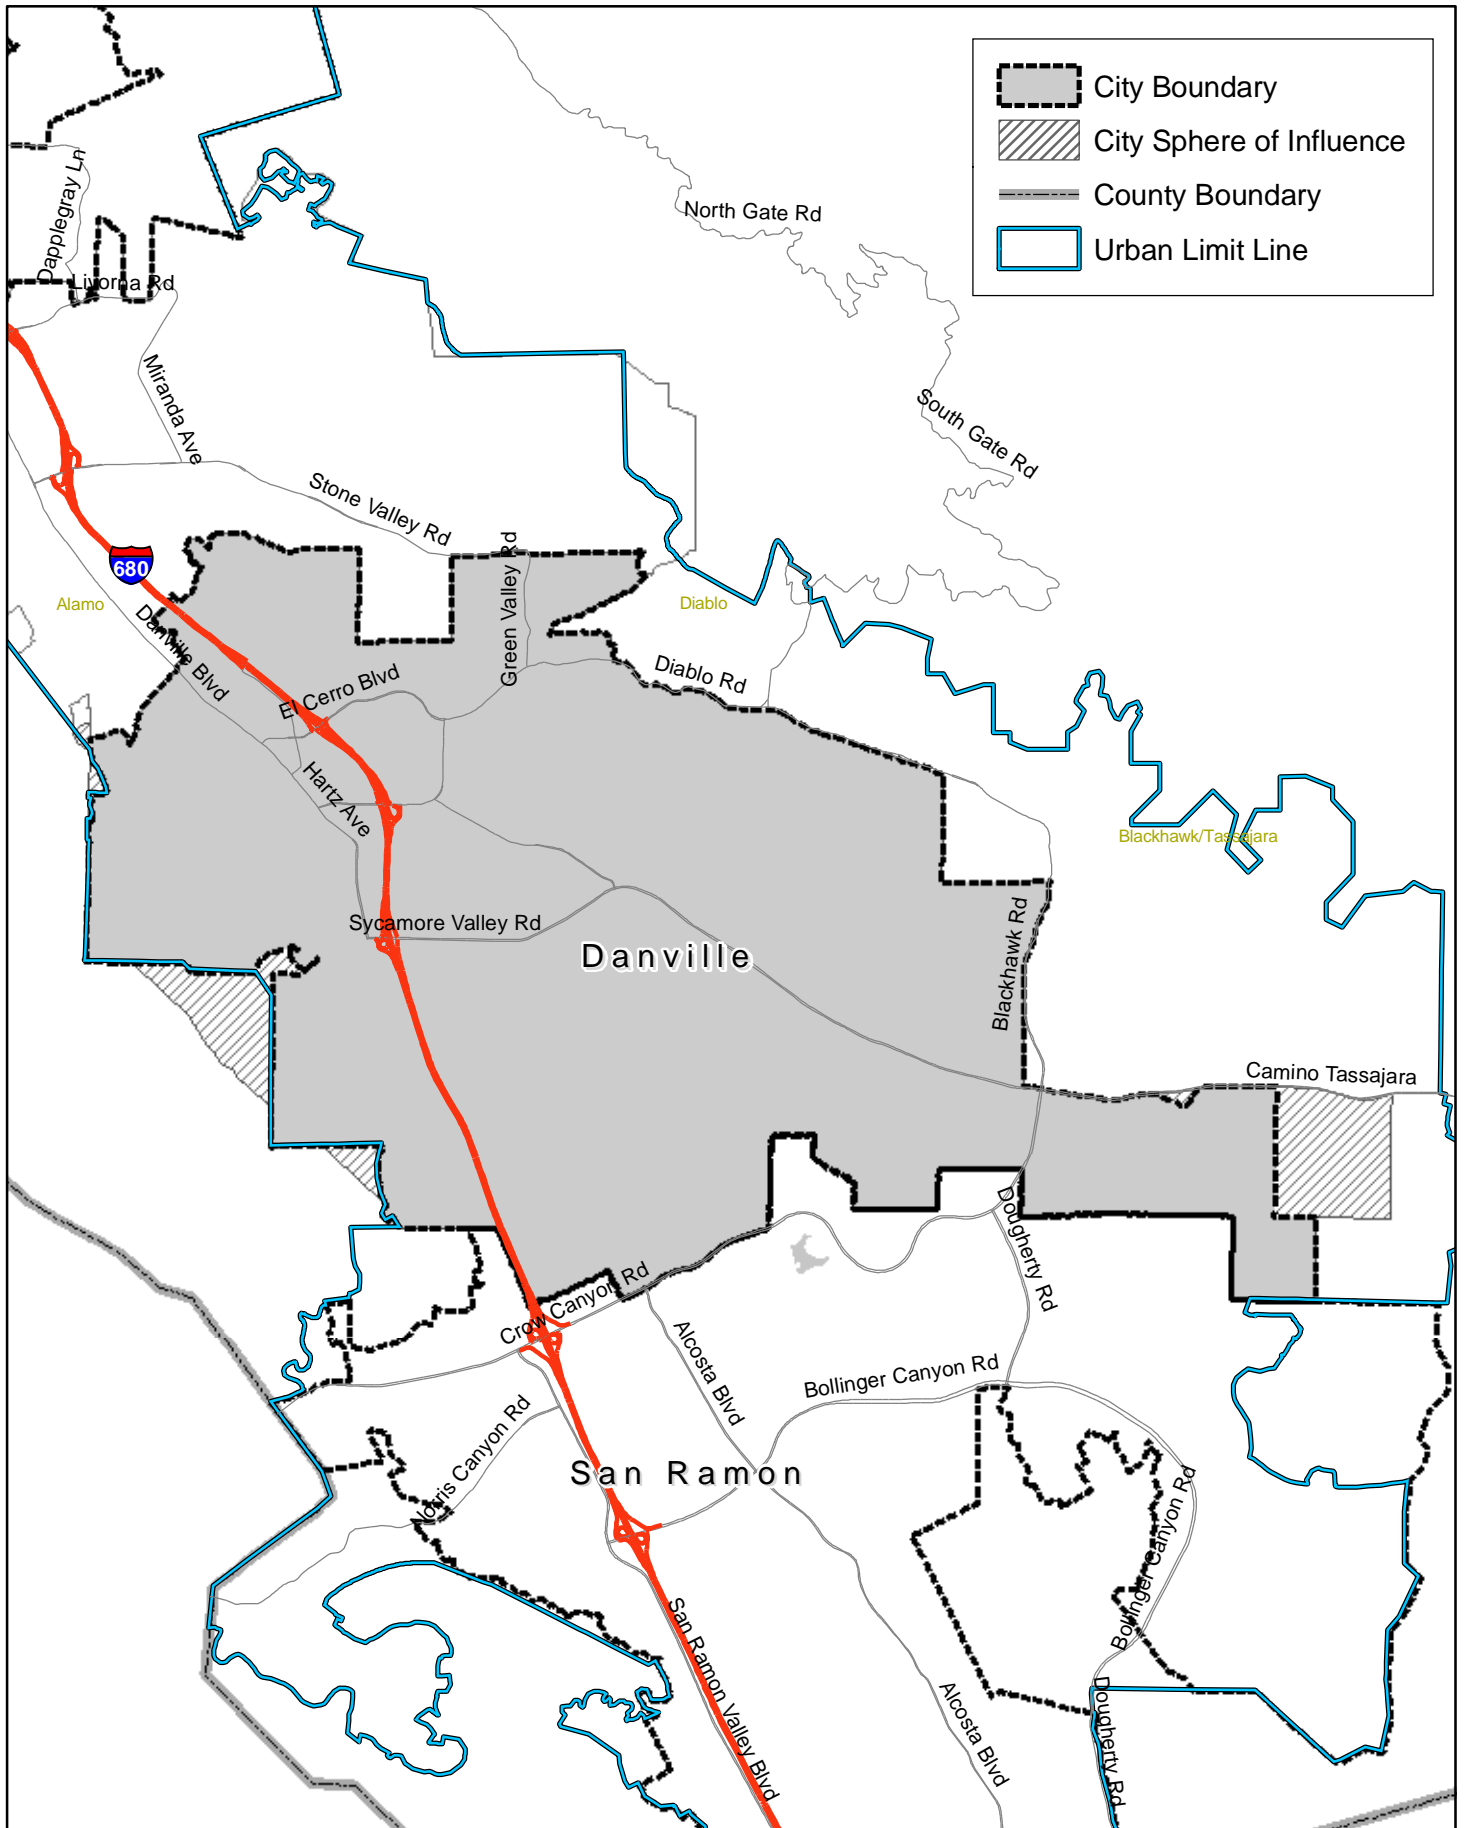

Town of Danville Boundary and Sphere of Influence